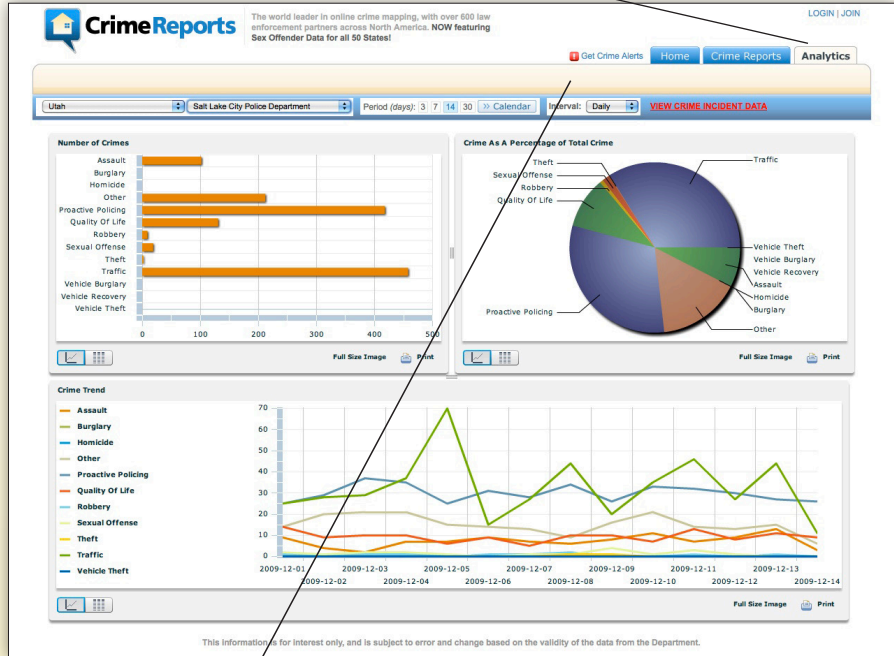

Analytics

Extend your understanding of local crime with the analytics view. With these printable, interactive charts and graphs you can track total crime over time and by percentage. Select a jurisdiction here, to get started.

Alerts

Click "Get Crime Alerts" to get started.

Stay informed about crime in your neighborhood with CrimeReports' free email crime alerts. You can receive email alerts for a number of different addresses and choose the types of crimes you are most concerned about. You even control when you receive alerts: daily, monthly, or weekly.

CrimeReports

www.crimereports.com

Citizen User Guide

Track crime in your neighborhood with CrimeReports' interactive, easy-to-use maps. All the information on the map comes directly from your local police department so you can get the most accurate, official information available. As well, you can stay up-to-date on all crimes by signing up for free crime alerts, to keep your community safe through knowledge, personal vigilance, and neighborhood watch programs.

Zoom

Zoom in and out.

Incidents

Here, you can see the details of incidents on the map, including crime type, date, location, and more.

Time/date

Choose a preset number of days, or choose a date range by clicking the calendar.